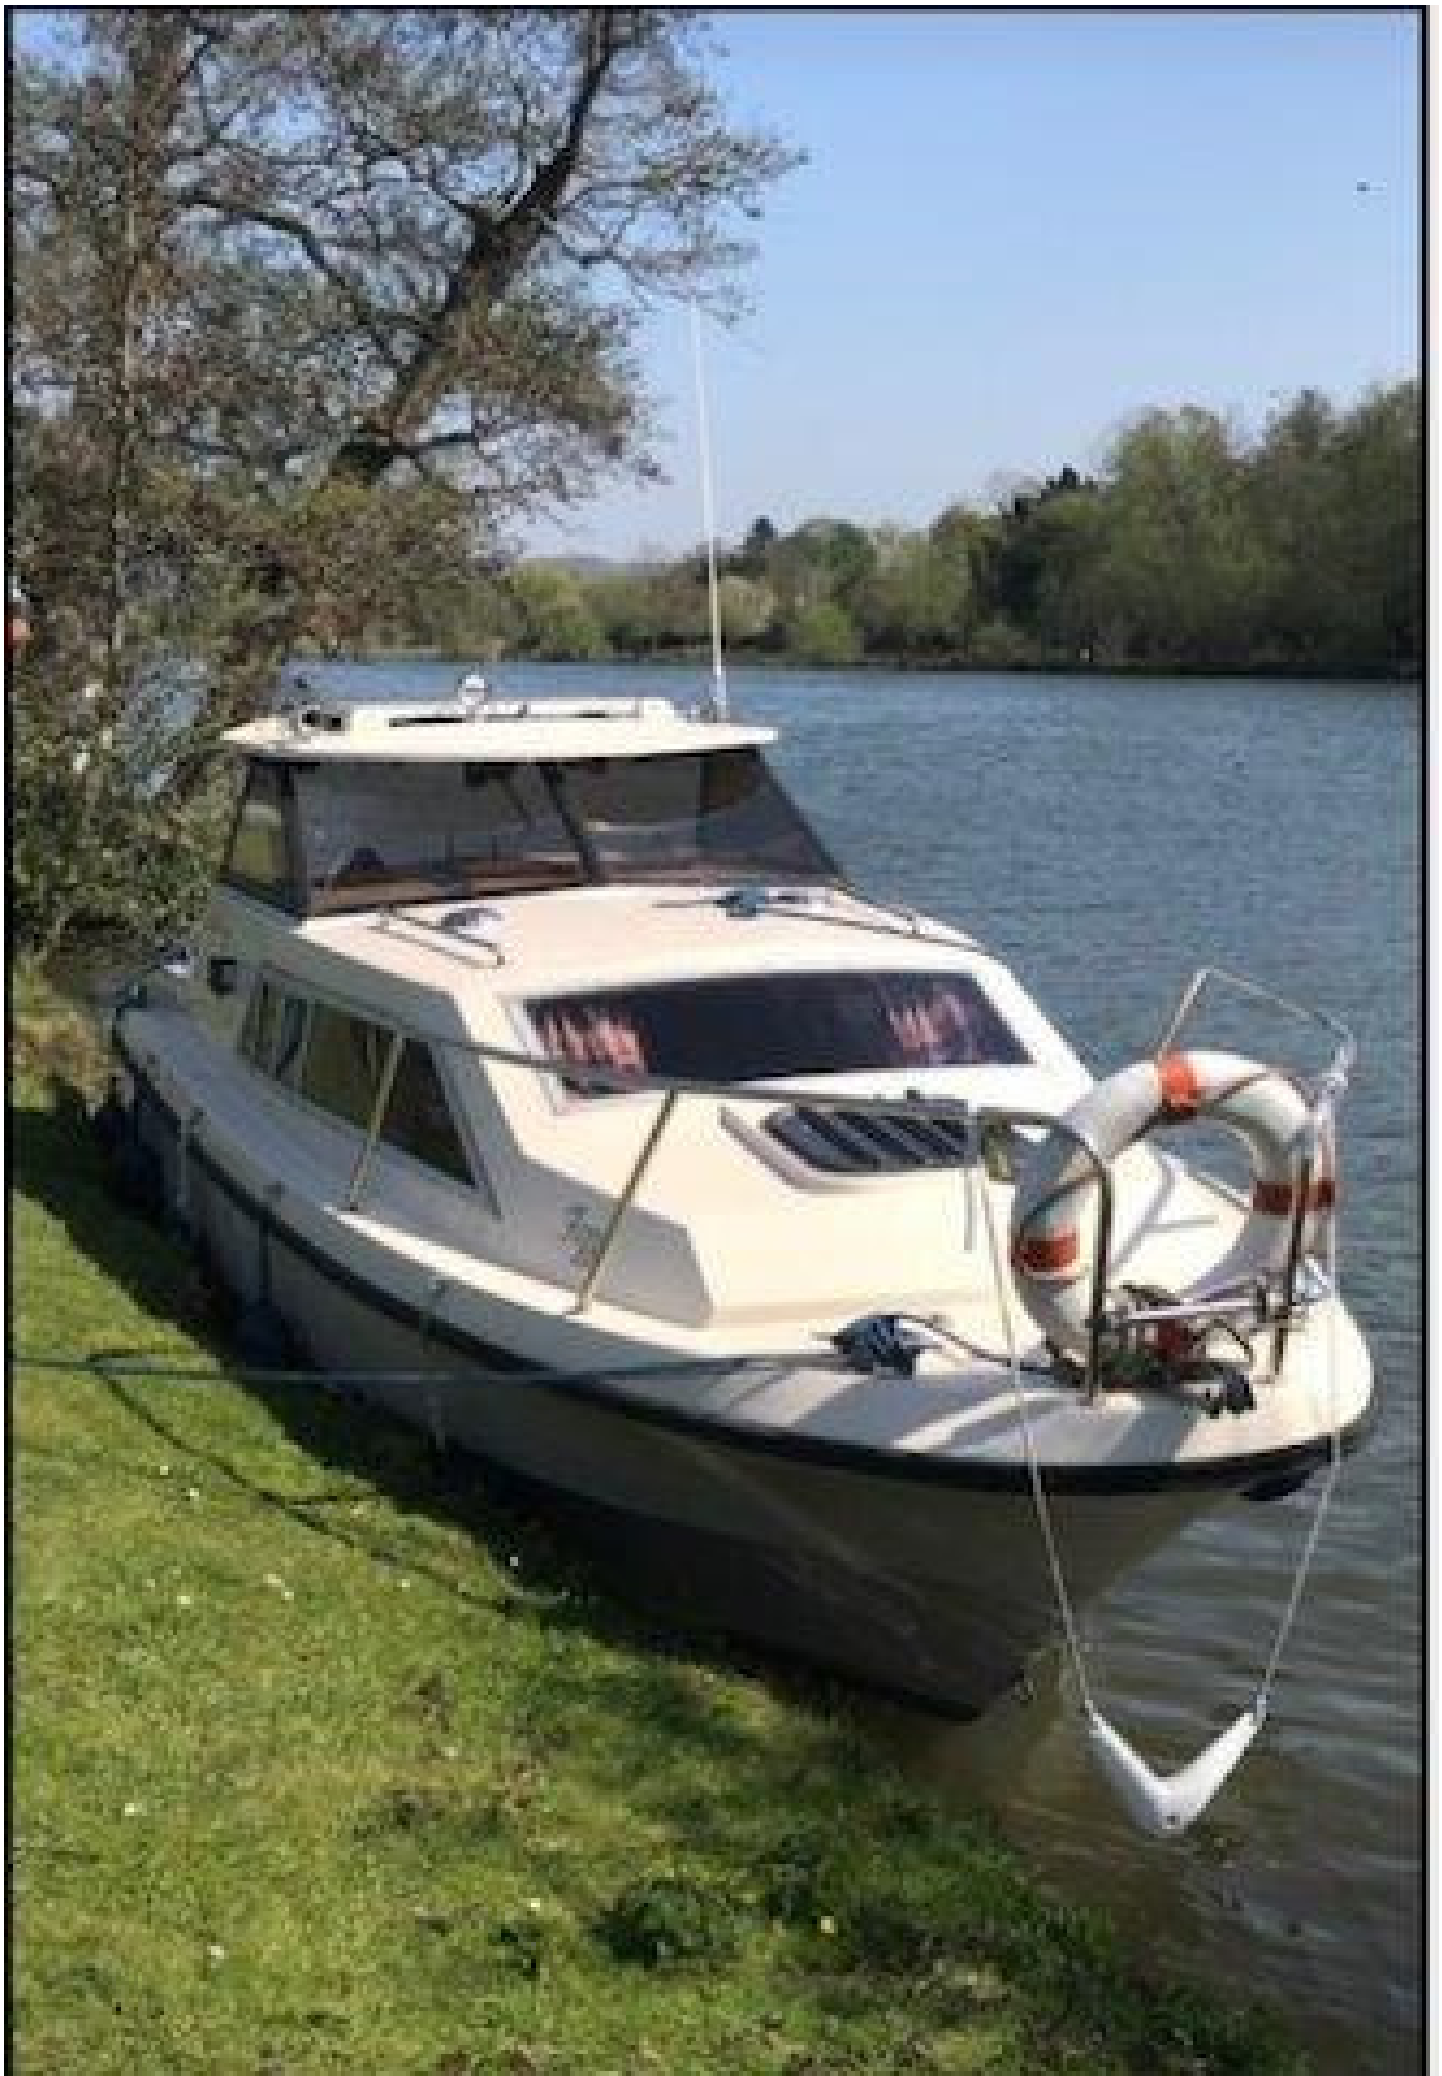

CALEY MARINA

+44 (0)1463 236539

info@caleymarina.com

Black Prince

<https://caleymarina.com/brokerage/boats-for-sale/black-prince>

Manufacturer: Shetland

Year: 1981

Price: £9,000 ONO

Location: Inverness

Full specification

MECHANICAL

1 x Volvo 290 With an 290
Out Drive

ELECTRICAL

3 x 12 Volt Batteries

NAVIGATION

1 x Compass, 1 x Log, (Nasa) 1 x Garmin GPS 1 x Radio Cassette, Trim Tabs

DEFECTS

Non Known

OWNERS COMMENTS

An Ideal Cabin Cruiser with Inboard Engine.

Builder: Shetland

Beam: 2.4

Draft: 0.8

LOA: 7.2